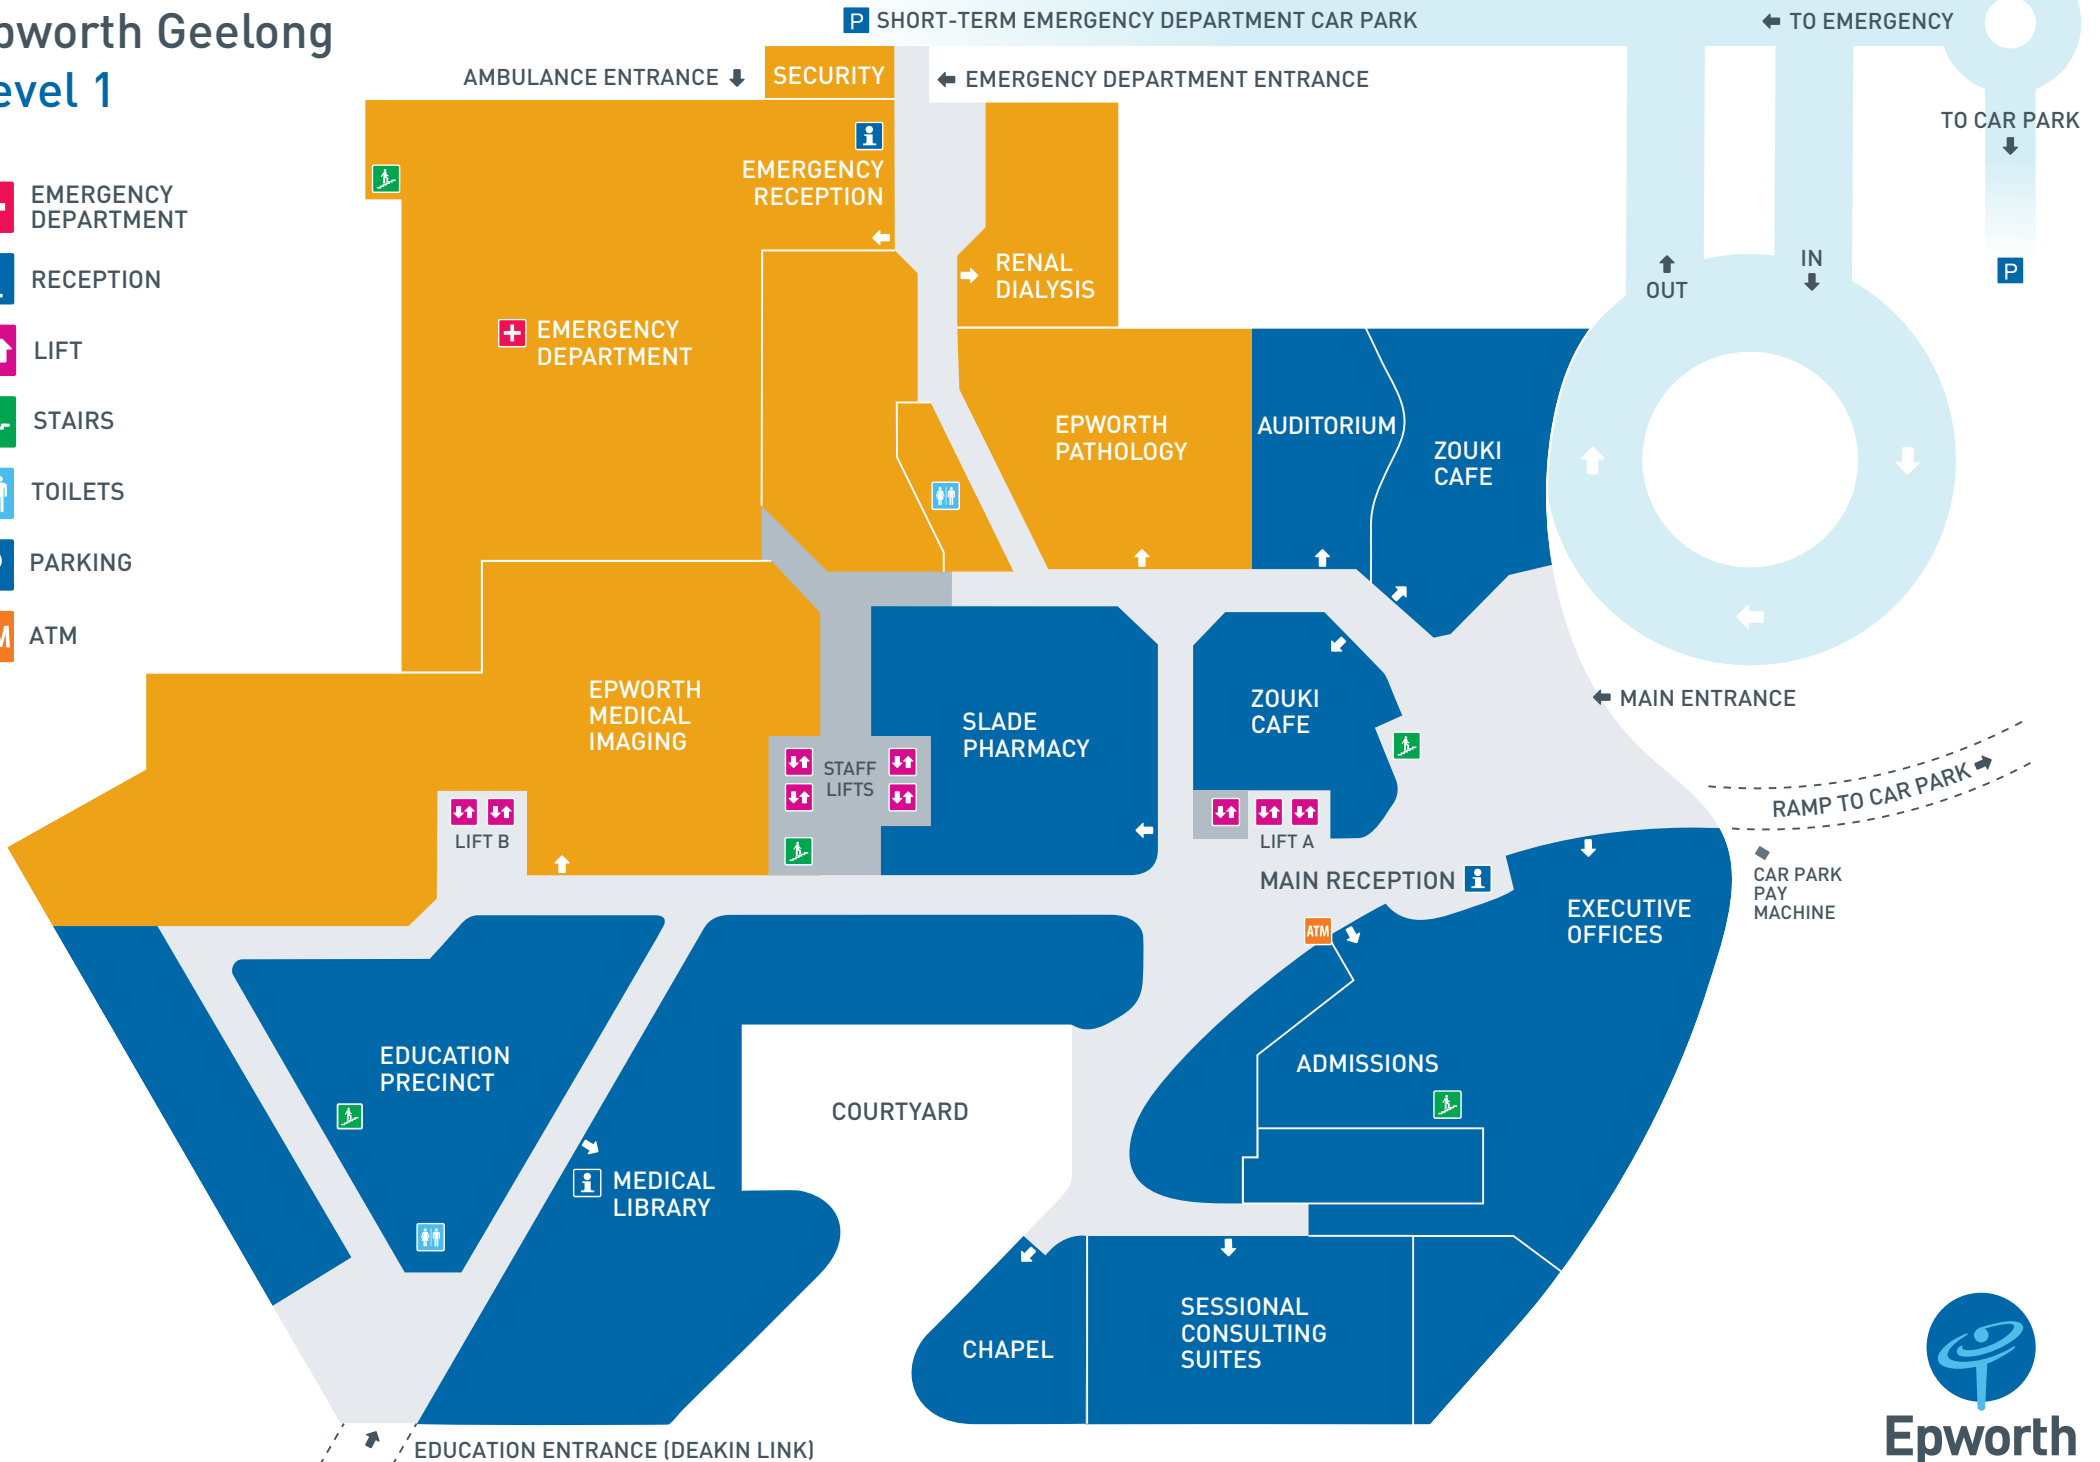

Epworth Geelong Level LG

-  RECEPTION
-  LIFT
-  STAIRS
-  TOILETS
-  PARKING

Epworth Geelong Level 1

-  EMERGENCY DEPARTMENT
-  RECEPTION
-  LIFT
-  STAIRS
-  TOILETS
-  PARKING
-  ATM

Epworth Geelong Level 2

-  RECEPTION
-  LIFT
-  STAIRS
-  TOILETS

Epworth Geelong Level 3

-  RECEPTION
-  LIFT
-  STAIRS
-  TOILETS

Epworth Geelong Level 4

-  RECEPTION
-  LIFT
-  STAIRS
-  TOILETS

Epworth Geelong Level 5

-  RECEPTION
-  LIFT
-  STAIRS
-  TOILETS

Epworth Geelong Level 6

-  RECEPTION
-  LIFT
-  STAIRS
-  TOILETS