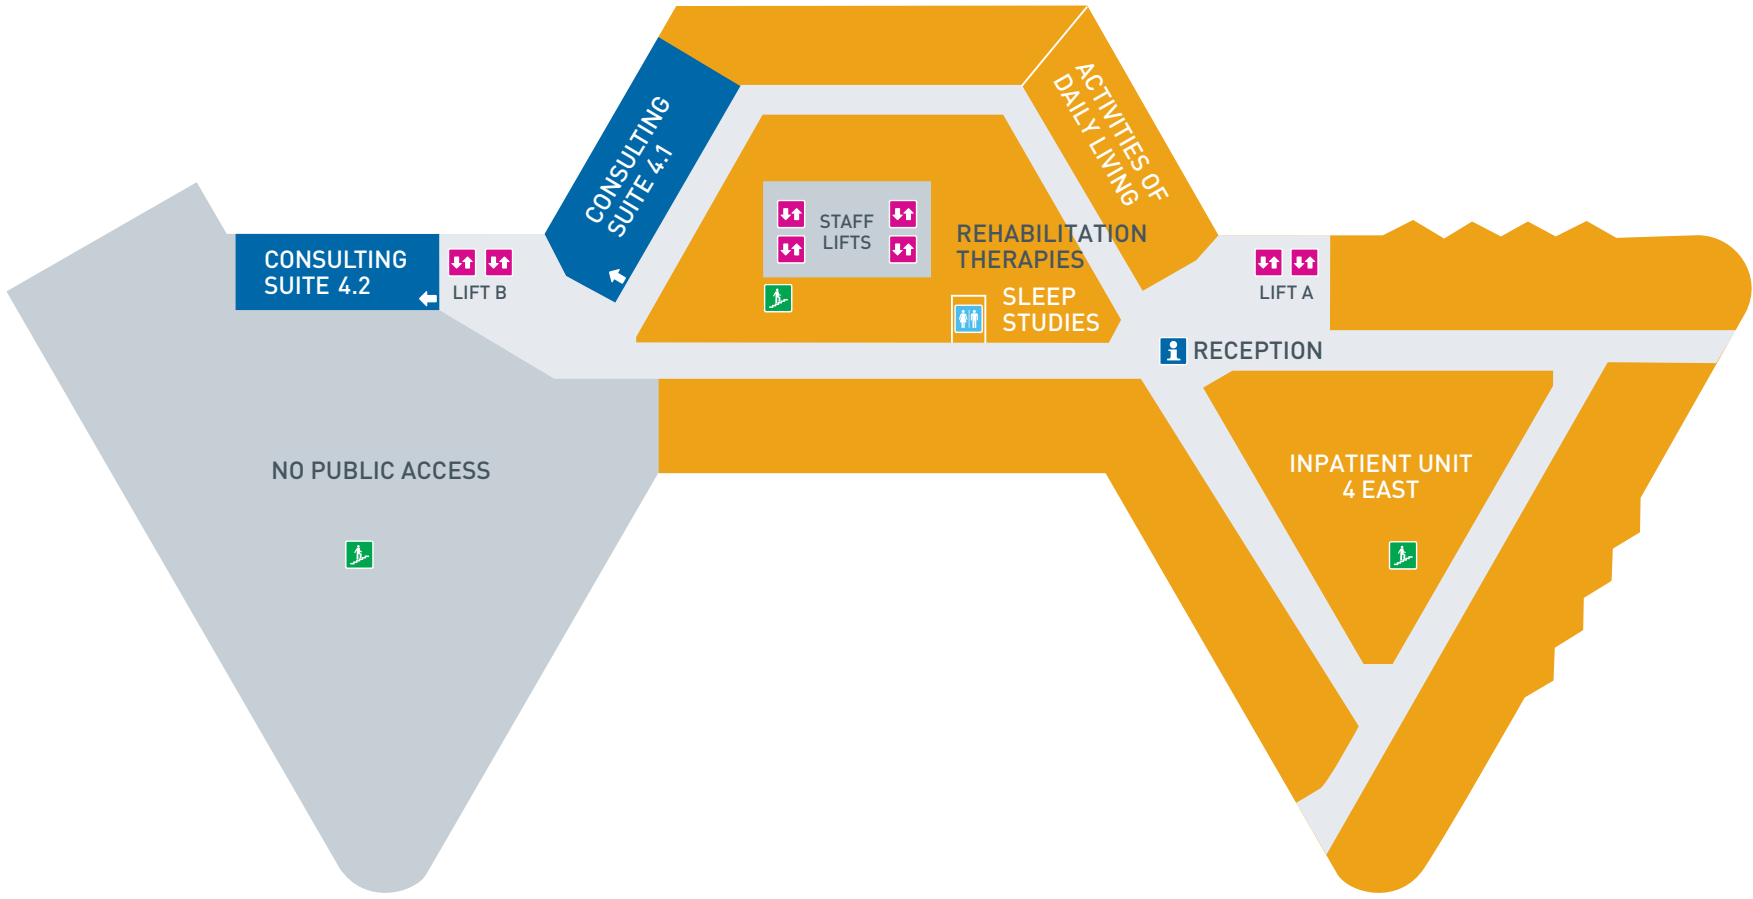

Epworth Geelong Level LG

-  RECEPTION
-  LIFT
-  STAIRS
-  TOILETS
-  PARKING

Epworth Geelong Level 1

-  EMERGENCY DEPARTMENT
-  RECEPTION
-  LIFT
-  STAIRS
-  TOILETS
-  PARKING
-  ATM

Epworth Geelong Level 2

-  RECEPTION
-  LIFT
-  STAIRS
-  TOILETS

Epworth Geelong Level 3

-  RECEPTION
-  LIFT
-  STAIRS
-  TOILETS

Epworth Geelong Level 4

-  RECEPTION
-  LIFT
-  STAIRS
-  TOILETS

Epworth Geelong Level 5

-  RECEPTION
-  LIFT
-  STAIRS
-  TOILETS

Epworth Geelong Level 6

-  RECEPTION
-  LIFT
-  STAIRS
-  TOILETS