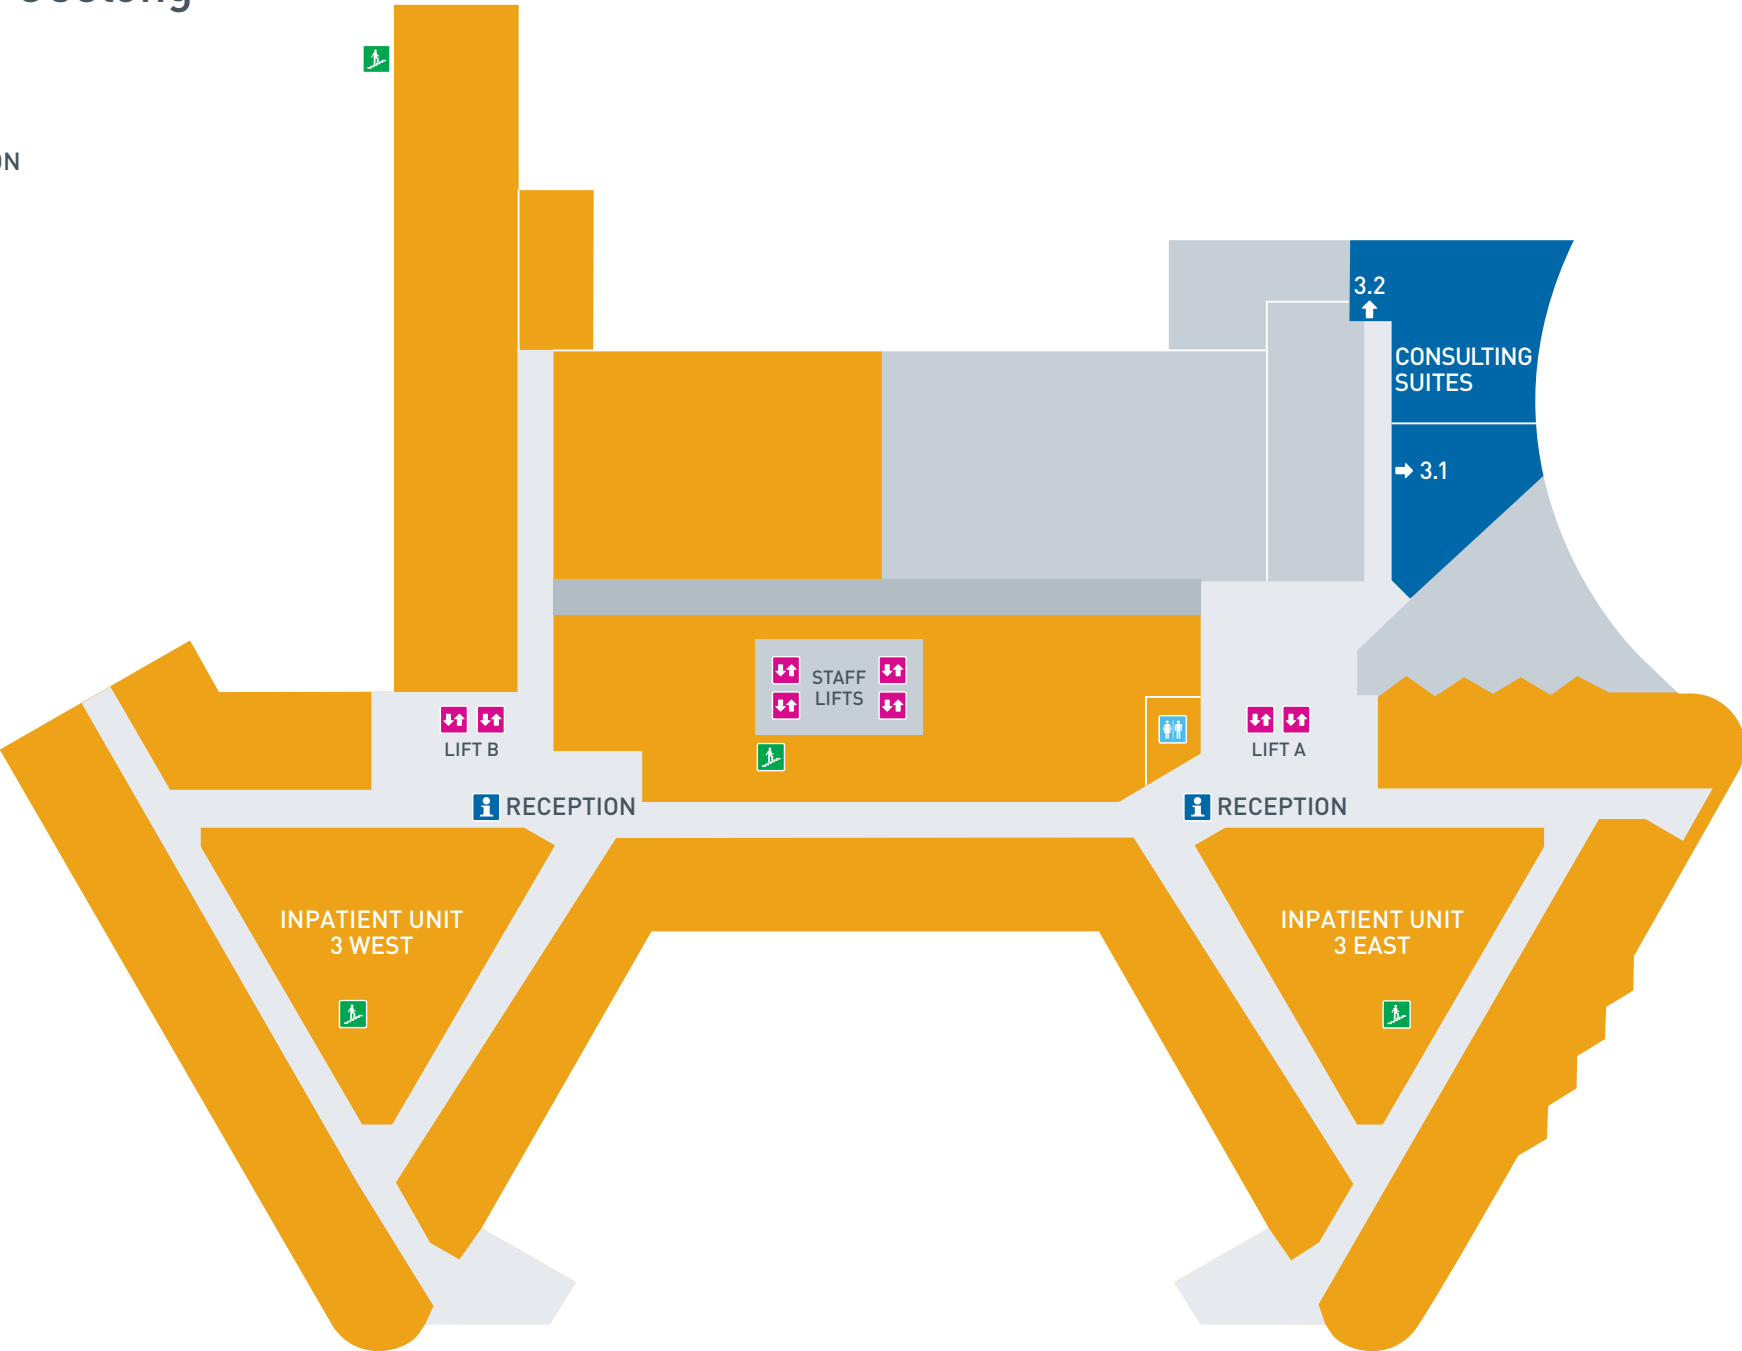

Epworth Geelong Level LG

-  RECEPTION
-  LIFT
-  STAIRS
-  TOILETS
-  PARKING

Epworth Geelong Level 1

-  EMERGENCY DEPARTMENT
-  RECEPTION
-  LIFT
-  STAIRS
-  TOILETS
-  PARKING
-  ATM

Epworth Geelong Level 2

-  RECEPTION
-  LIFT
-  STAIRS
-  TOILETS

Epworth Geelong Level 3

-  RECEPTION
-  LIFT
-  STAIRS
-  TOILETS

Epworth Geelong Level 4

-  RECEPTION
-  LIFT
-  STAIRS
-  TOILETS

Epworth Geelong Level 5

-  RECEPTION
-  LIFT
-  STAIRS
-  TOILETS

Epworth Geelong Level 6

-  RECEPTION
-  LIFT
-  STAIRS
-  TOILETS