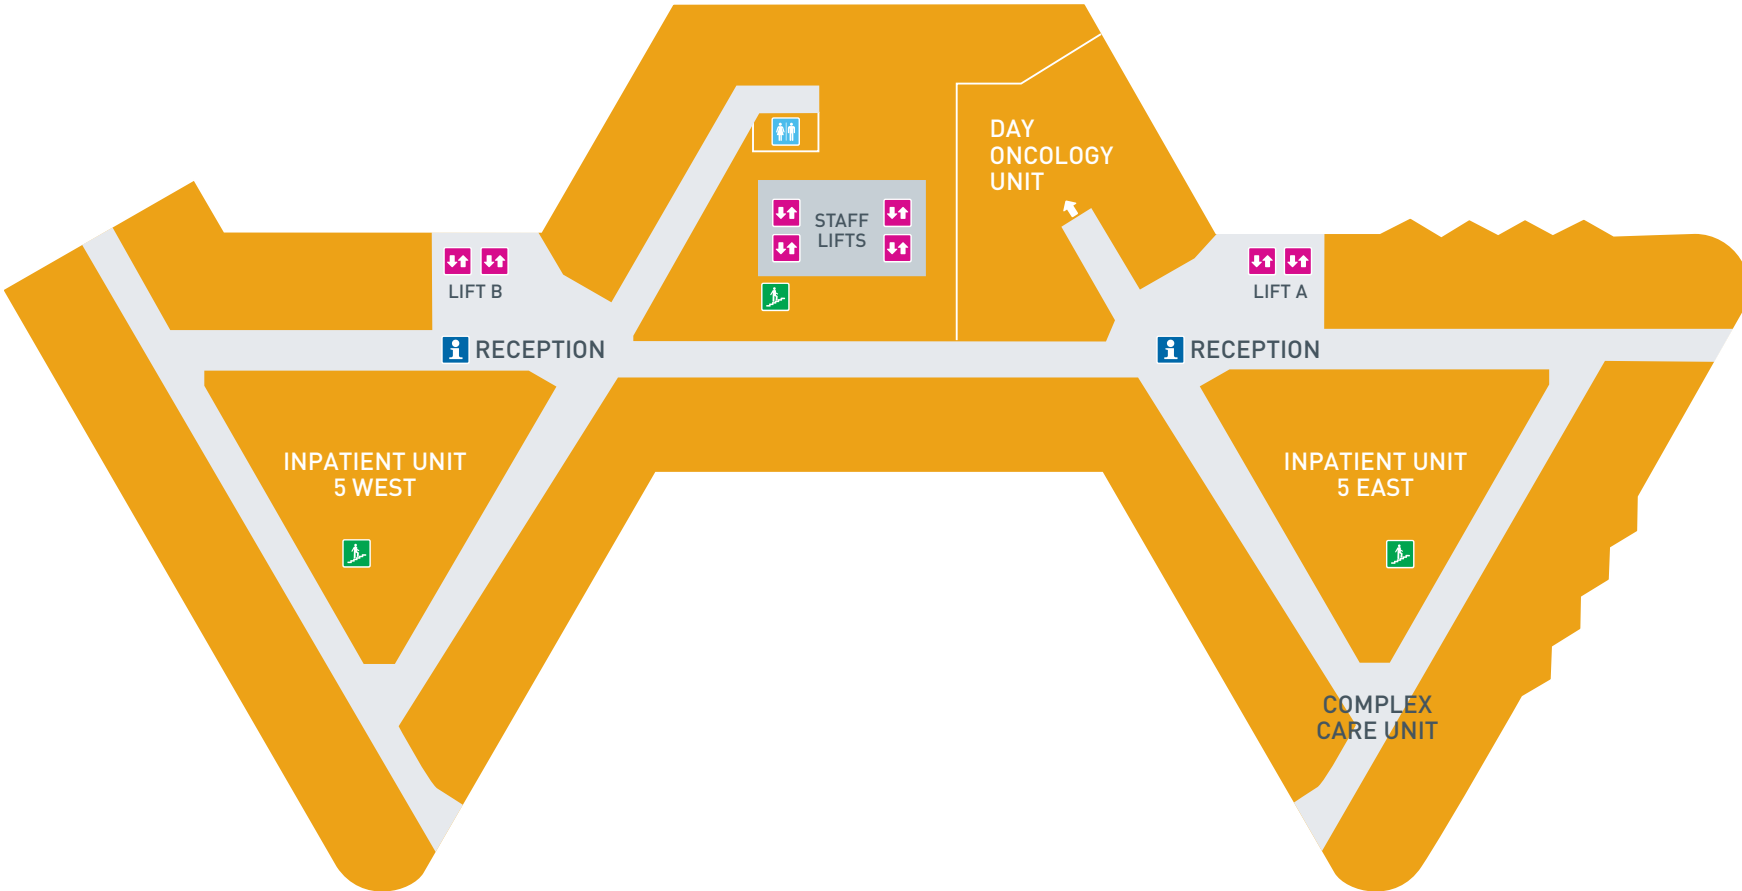

Epworth Geelong Level LG

-  RECEPTION
-  LIFT
-  STAIRS
-  TOILETS
-  PARKING

Epworth Geelong Level 1

-  EMERGENCY DEPARTMENT
-  RECEPTION
-  LIFT
-  STAIRS
-  TOILETS
-  PARKING
-  ATM

Epworth Geelong Level 2

-  RECEPTION
-  LIFT
-  STAIRS
-  TOILETS

Epworth Geelong Level 3

-  RECEPTION
-  LIFT
-  STAIRS
-  TOILETS

Epworth Geelong Level 4

-  RECEPTION
-  LIFT
-  STAIRS
-  TOILETS

Epworth Geelong Level 5

-  RECEPTION
-  LIFT
-  STAIRS
-  TOILETS

Epworth Geelong Level 6

-  RECEPTION
-  LIFT
-  STAIRS
-  TOILETS