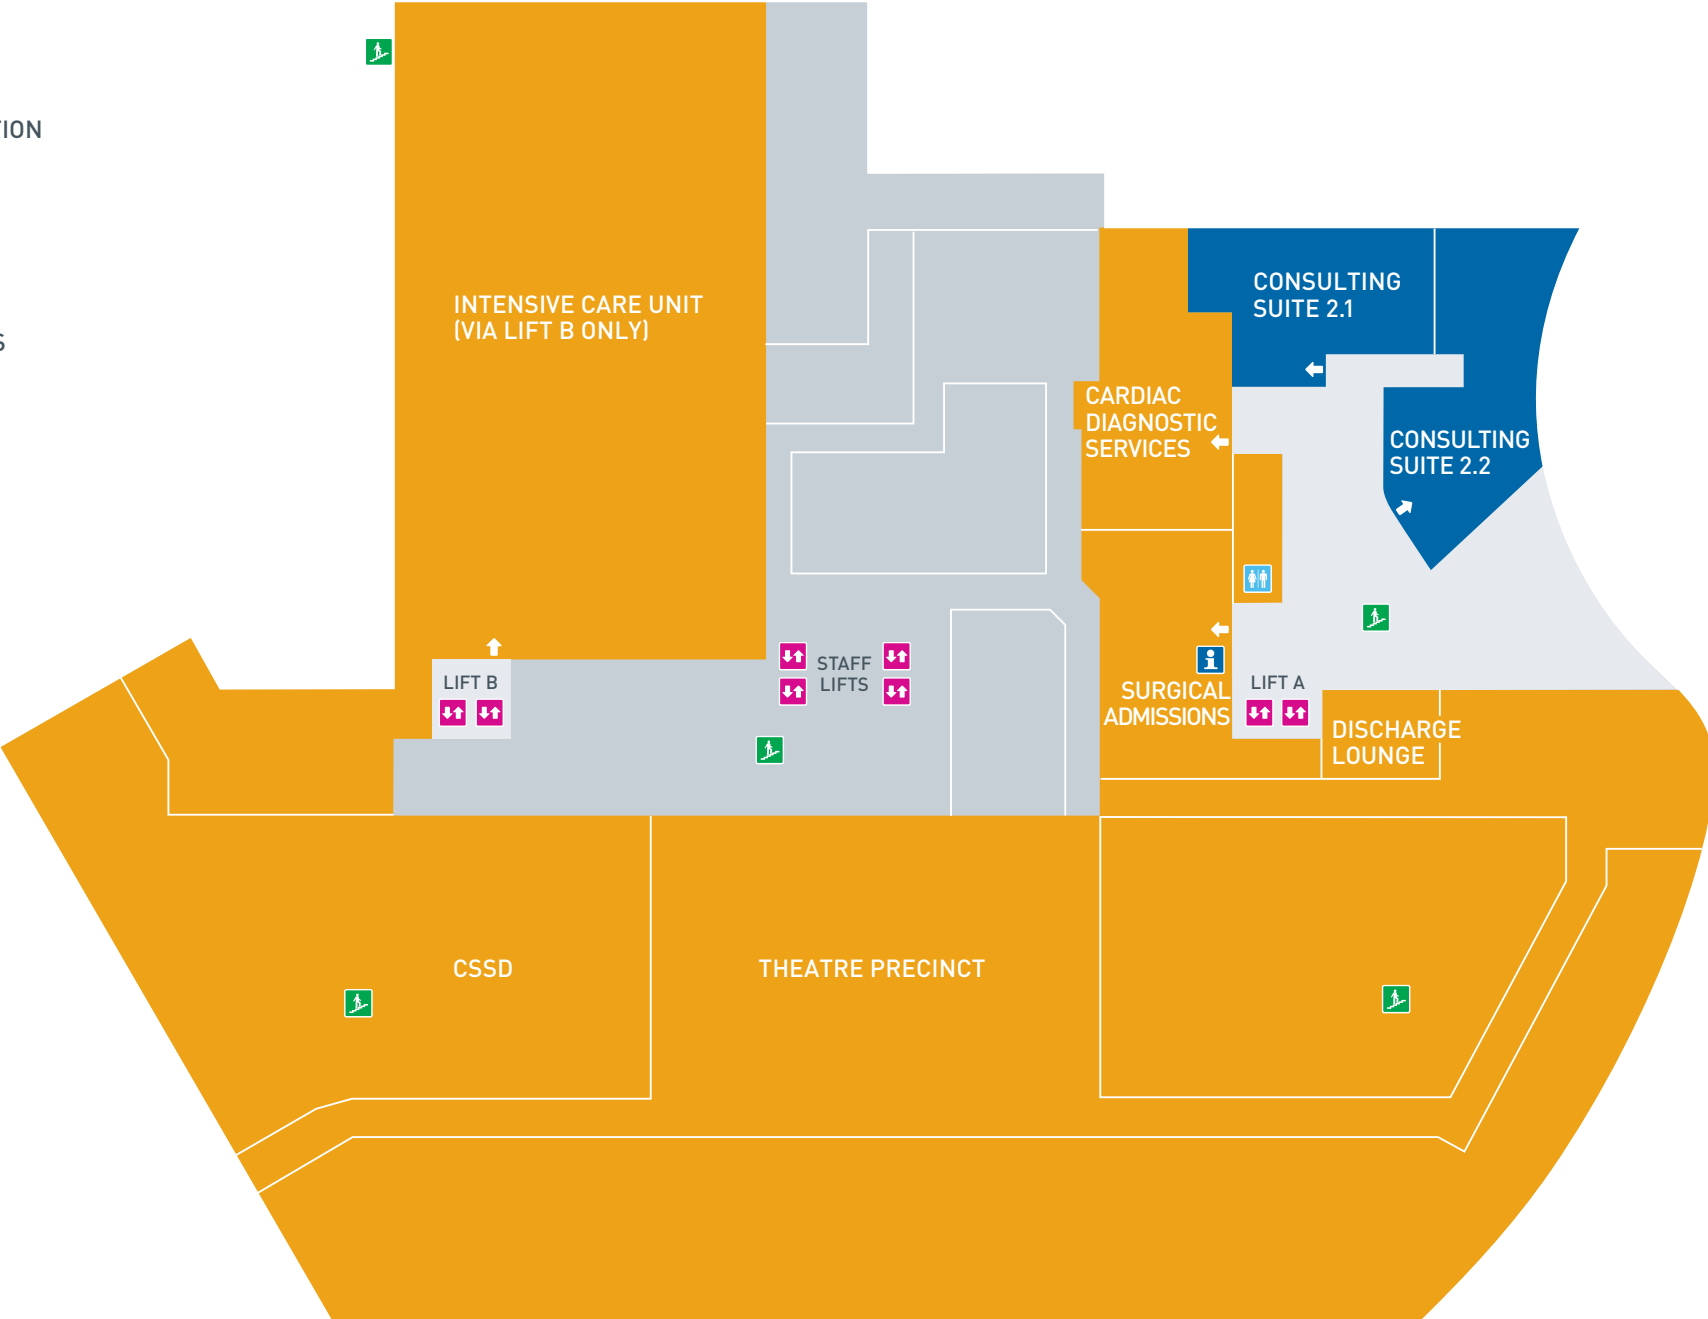

Epworth Geelong Level LG

-  RECEPTION
-  LIFT
-  STAIRS
-  TOILETS
-  PARKING

Epworth Geelong Level 1

-  EMERGENCY DEPARTMENT
-  RECEPTION
-  LIFT
-  STAIRS
-  TOILETS
-  PARKING
-  ATM

Epworth Geelong Level 2

-  RECEPTION
-  LIFT
-  STAIRS
-  TOILETS

Epworth Geelong Level 3

-  RECEPTION
-  LIFT
-  STAIRS
-  TOILETS

Epworth Geelong Level 4

-  RECEPTION
-  LIFT
-  STAIRS
-  TOILETS

Epworth Geelong Level 5

-  RECEPTION
-  LIFT
-  STAIRS
-  TOILETS

Epworth Geelong Level 6

-  RECEPTION
-  LIFT
-  STAIRS
-  TOILETS