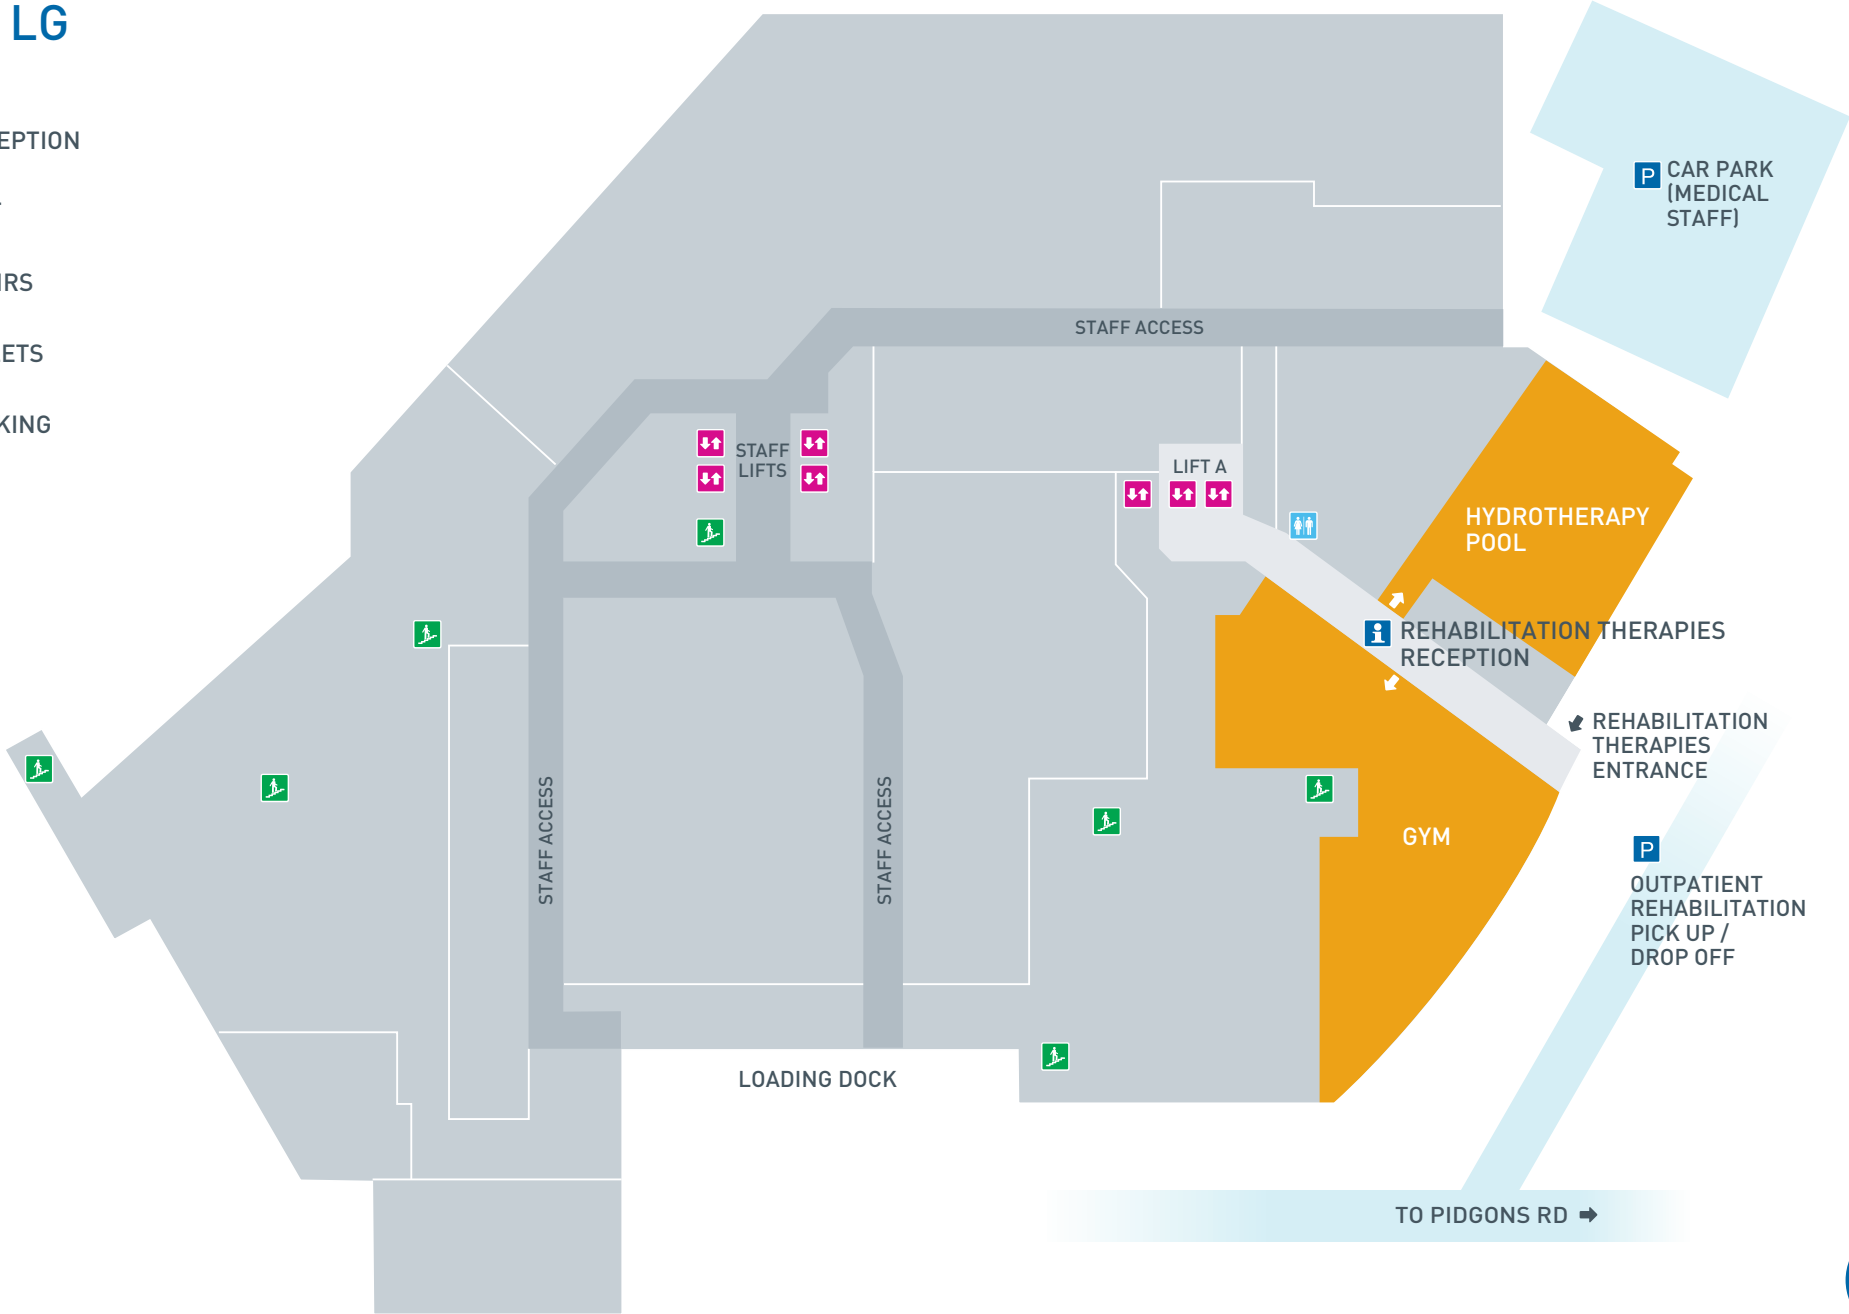

Epworth Geelong Level LG

-  RECEPTION
-  LIFT
-  STAIRS
-  TOILETS
-  PARKING

Epworth Geelong Level 1

-  EMERGENCY DEPARTMENT
-  RECEPTION
-  LIFT
-  STAIRS
-  TOILETS
-  PARKING
-  ATM

Epworth Geelong Level 2

-  RECEPTION
-  LIFT
-  STAIRS
-  TOILETS

Epworth Geelong Level 3

-  RECEPTION
-  LIFT
-  STAIRS
-  TOILETS

Epworth Geelong Level 4

-  RECEPTION
-  LIFT
-  STAIRS
-  TOILETS

Epworth Geelong Level 5

-  RECEPTION
-  LIFT
-  STAIRS
-  TOILETS

Epworth Geelong Level 6

-  RECEPTION
-  LIFT
-  STAIRS
-  TOILETS